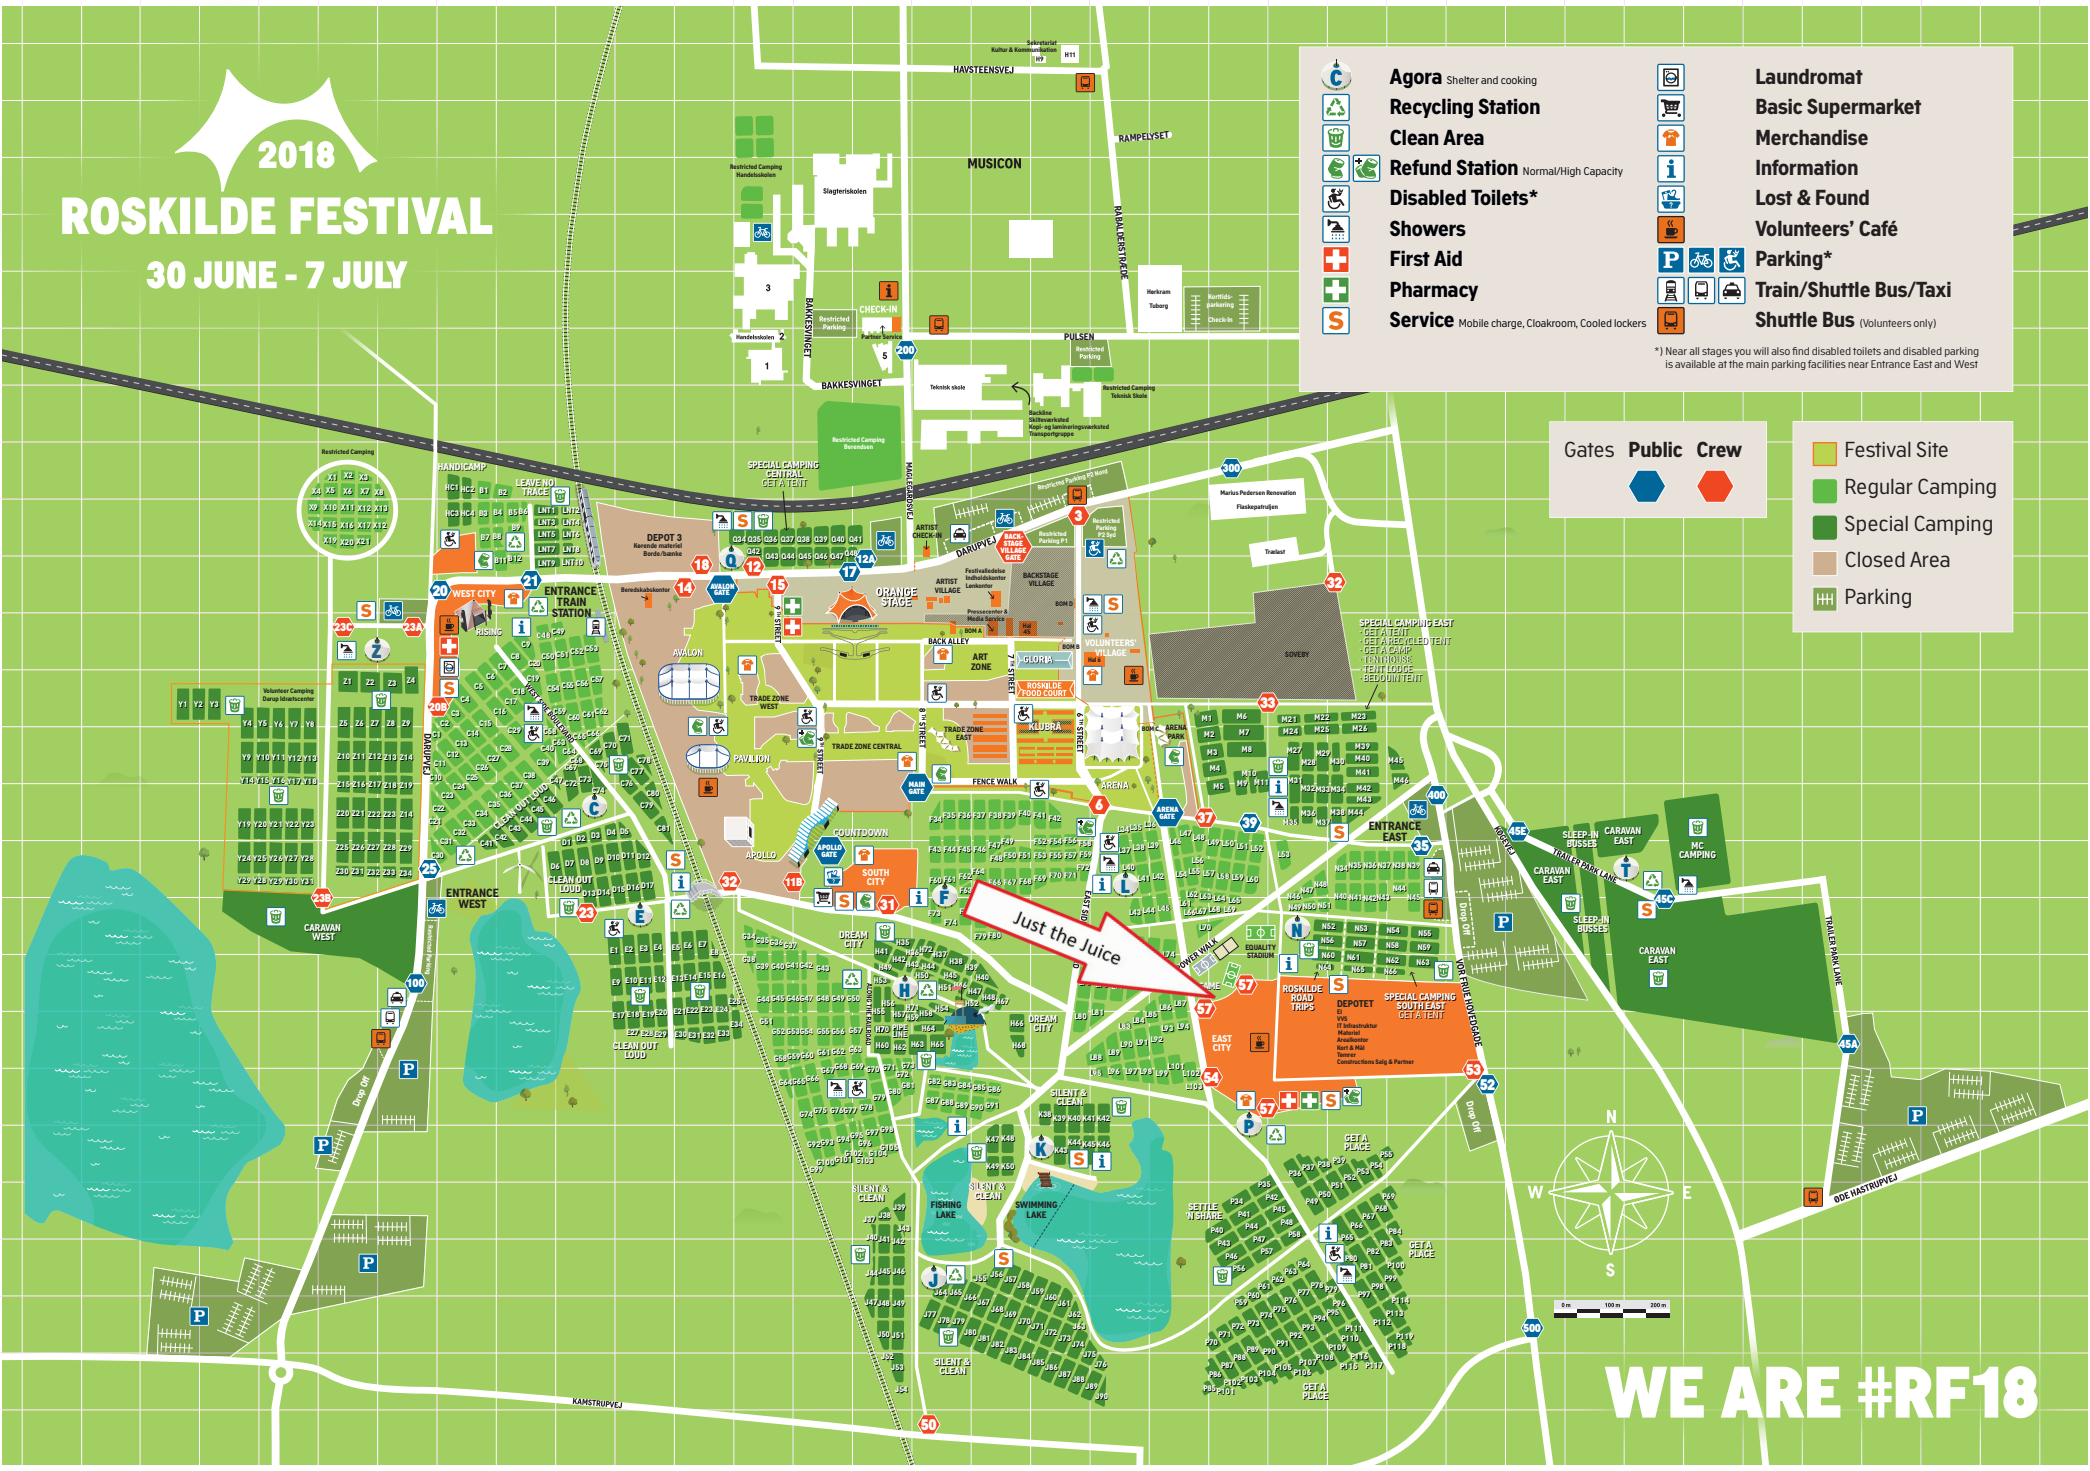

2018
ROSKILDE FESTIVAL
30 JUNE - 7 JULY

	Agora Shelter and cooking		Laundromat
	Recycling Station		Basic Supermarket
	Clean Area		Merchandise
	Refund Station Normal/High Capacity		Information
	Disabled Toilets*		Lost & Found
	Showers		Volunteers' Café
	First Aid		Parking*
	Pharmacy		Train/Shuttle Bus/Taxi
	Service Mobile charge, Cloakroom, Cooled lockers		Shuttle Bus (Volunteers only)

*1) Near all stages you will also find disabled toilets and disabled parking is available at the main parking facilities near Entrance East and West

	Gates		Public		Crew
	Festival Site		Regular Camping		Special Camping
	Closed Area		Parking		

Just the Juice

WE ARE #RF18